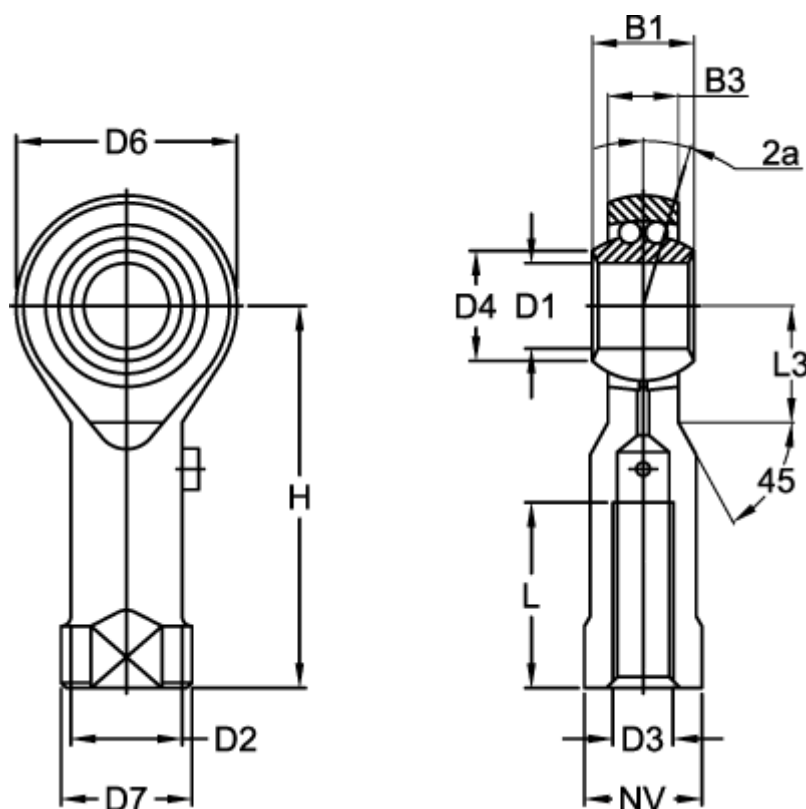

Data Sheet

Article number: 03707006

Description: Fluro rod end BRF 6 L
threaded left with ball bearing

Measures

Angel 2a = 8.0	D7	= 13
B1 = 9	Dynamic load C (N)	= 2750
B3 = 6.75	H	= 30
D1 = 6	L	= 12
D2 = 10.0	L3	= 10
D3 = M6x1	Max rpm	= 1350
D4 = 9.0	NV	= 11
D6 = 20	Static load (N)	= 650

Weight (kg) = 0.024